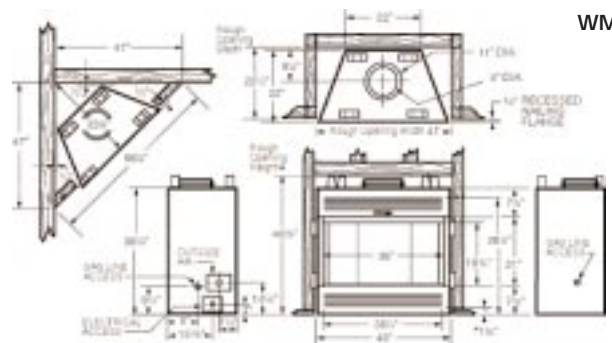

WMC42

WMC36