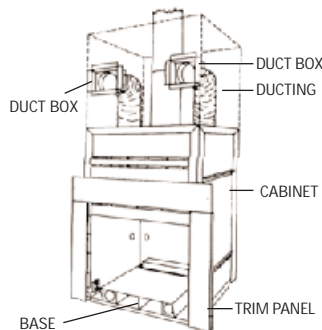

Optional Accessories

- Outside air kit
- Powerful 260 CFM cabinet blower for increased heating power and circulation
- Surround panels to compliment a variety of facing materials for a neat, finished appearance

Height:	59 1/2"
Width:	39 1/2"
Depth:	28 1/2"
Visible Front:	41" W x 34 1/2"

Available Colors: Porcelain enamel colors: Sand, Midnight Black

WINTERWARM "ENERGY CABINET"

WarmMajic

Standard Features

- Large 36"/42" Radiant Firebox
- Full Refractory Lined Firebox, Sides, Back and Hearth
- 160 CFM Forced Air System
- Factory installed Outside Air System
- Fully Insulated Construction helps reduce cold air filtration
- Full Black Wire Mesh Screen to protect against sparks
- Log Lighter Access with knockout on both sides for optional gas applications
- Polished brass tempered bi-fold doors.