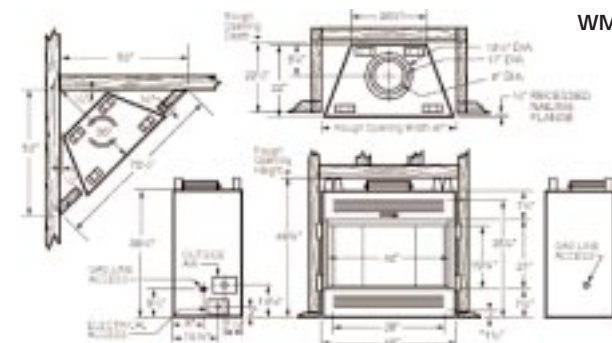

Note: For a full range of wood fireplaces, ask your dealer for information on Majestic Fireplaces. Majestic introduced the industry's first factory-built fireplace in 1954, and has been a leader and sales in innovation ever since.